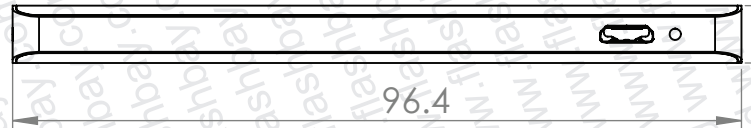

62.3

7.6

96.4

PRODUCT
Tour

CODE
TR

DIMENSIONS
mm