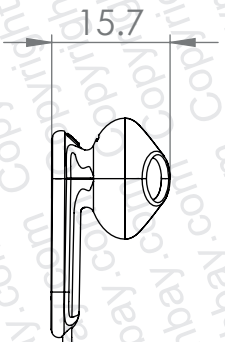

Left

Right

Total length ≈ 1260mm

PRODUCT
Grain

CODE
GN

DIMENSIONS
mm

SCALE
1:1