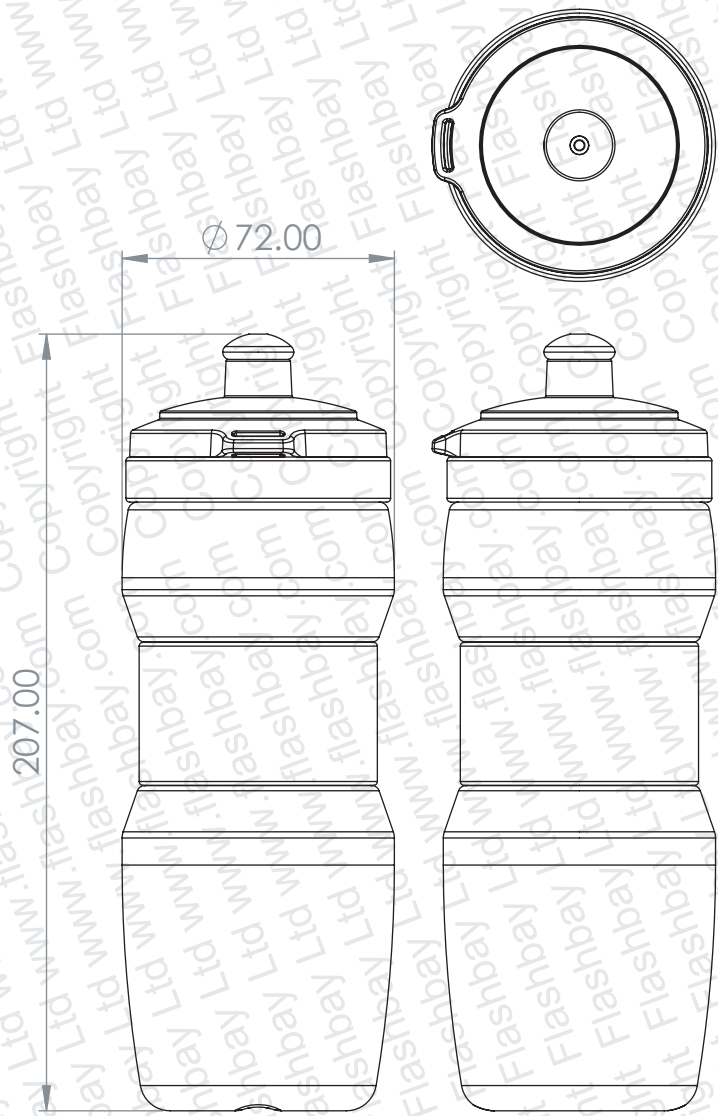

PRODUCT  
Fit

CODE  
FI

DIMENSIONS  
mm

SCALE  
1:2

**500ml / 17oz**

**750ml / 25oz**