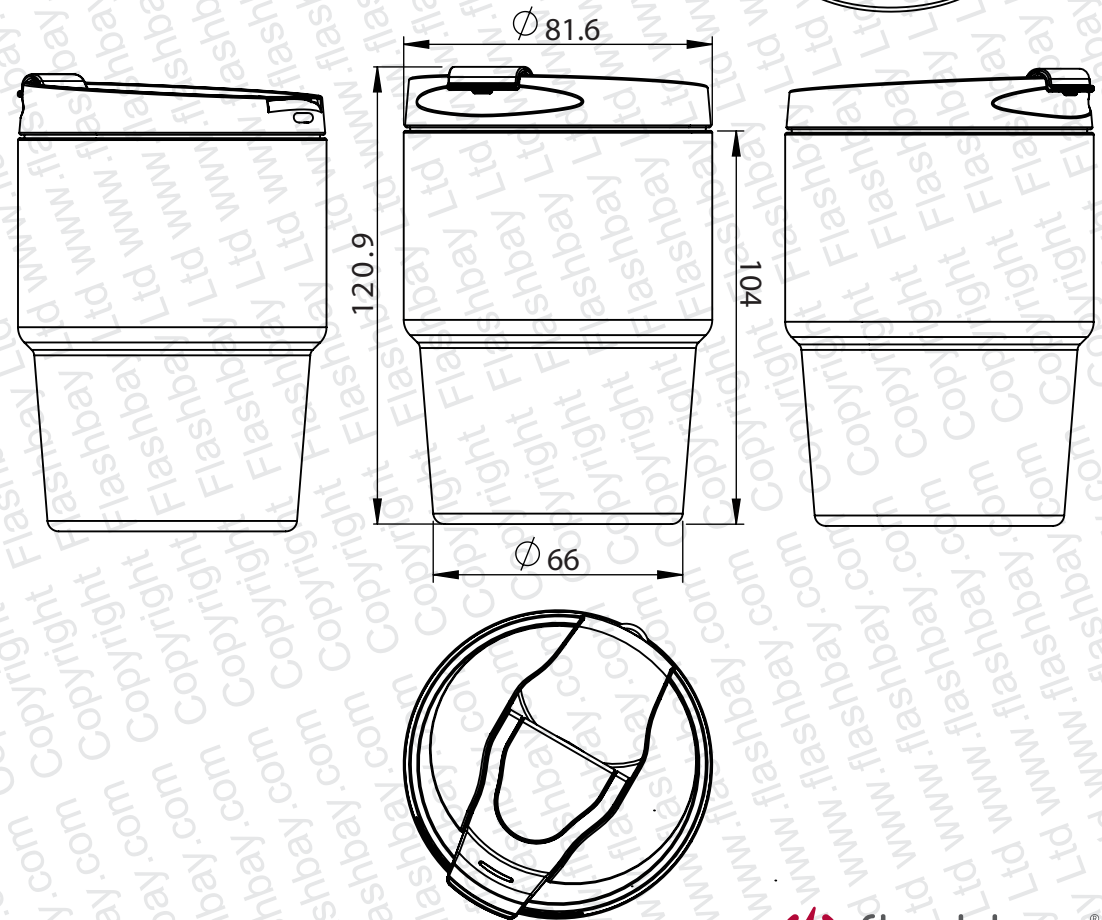

175ml

300ml

PRODUCT
Espresso

CODE
EE

DIMENSIONS
mm

SCALE
1:2