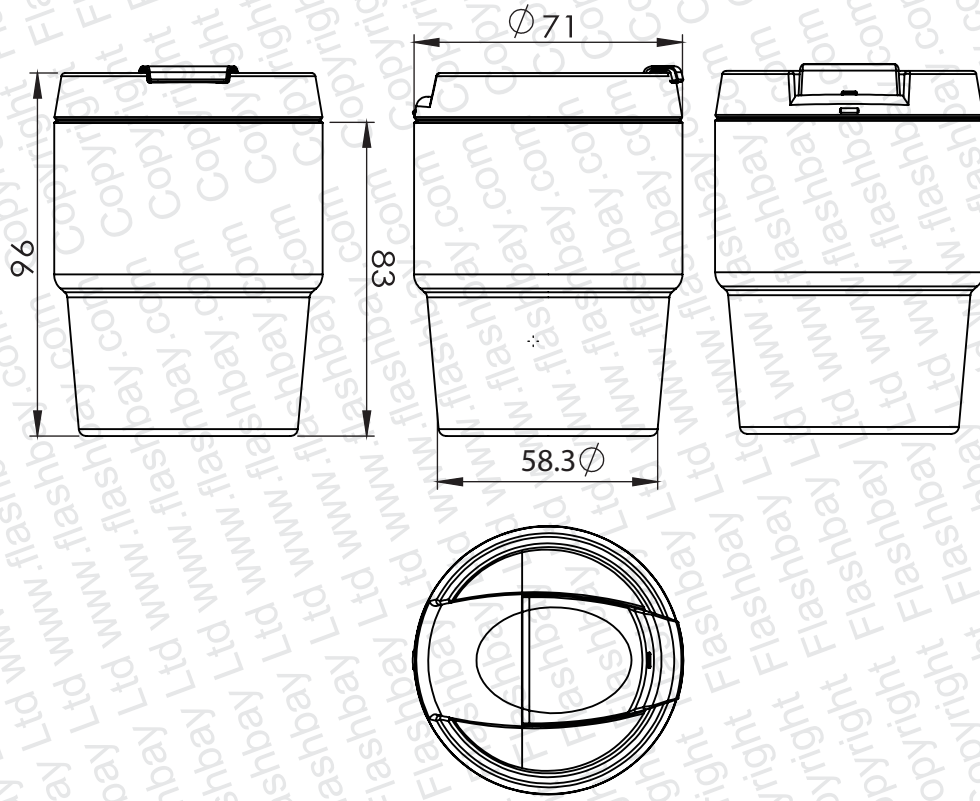

175ml

300ml

PRODUCT
Espresso

CODE
EE

DIMENSIONS
mm

SCALE
1:2