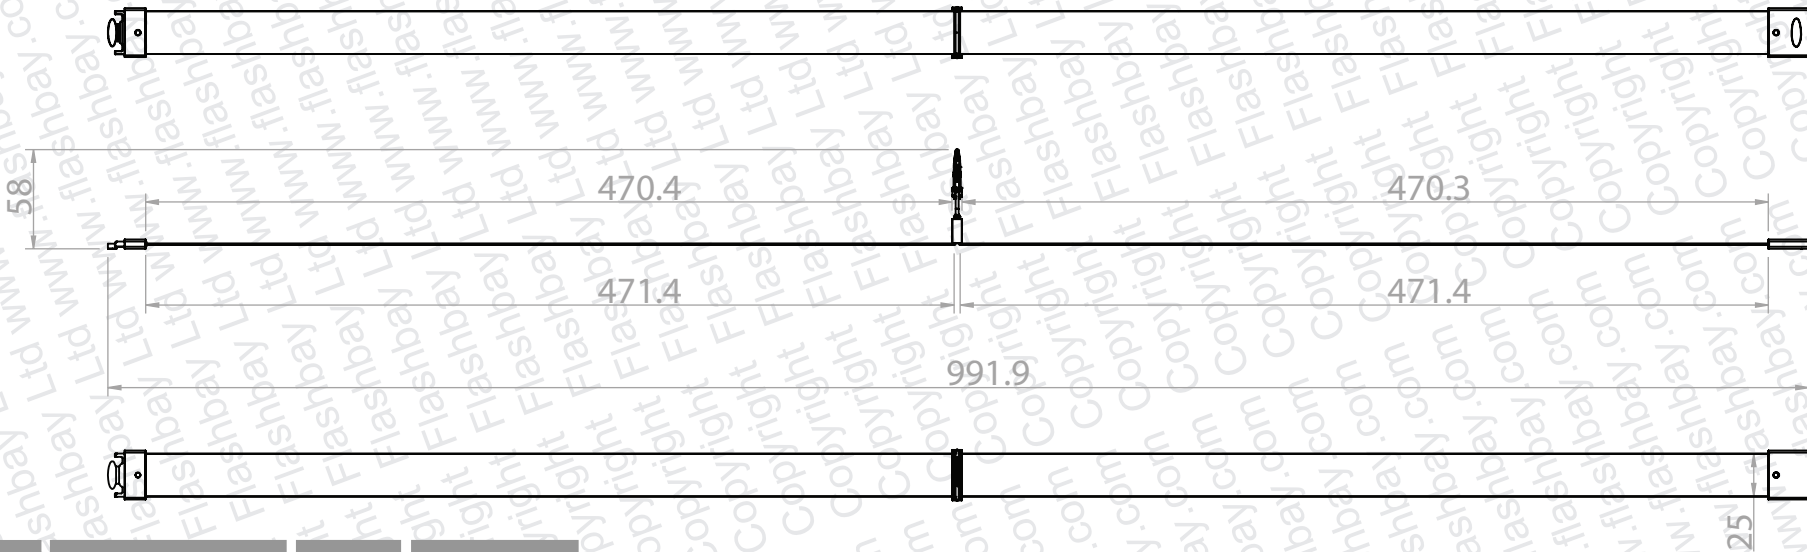

50mm

65mm

PRODUCT
Elite

CODE
ELT

DIMENSIONS
mm