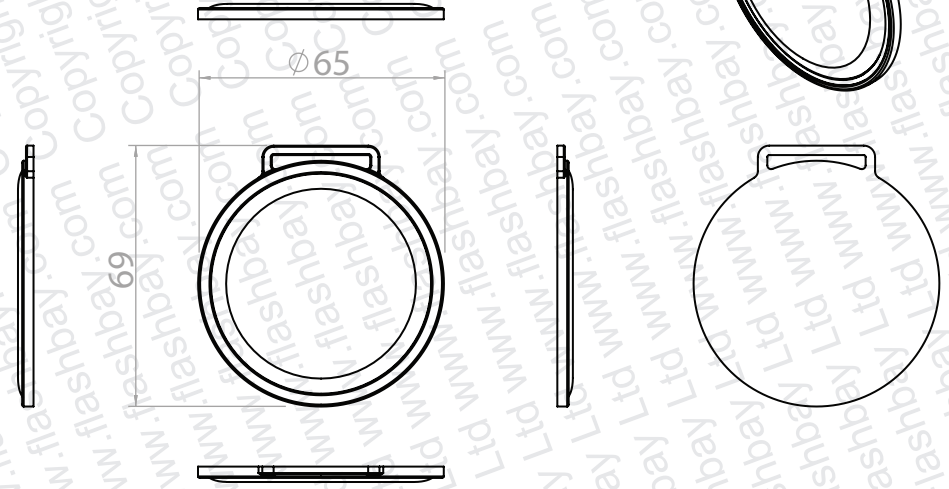

50mm

65mm

PRODUCT
Elite

CODE
ELT

DIMENSIONS
mm